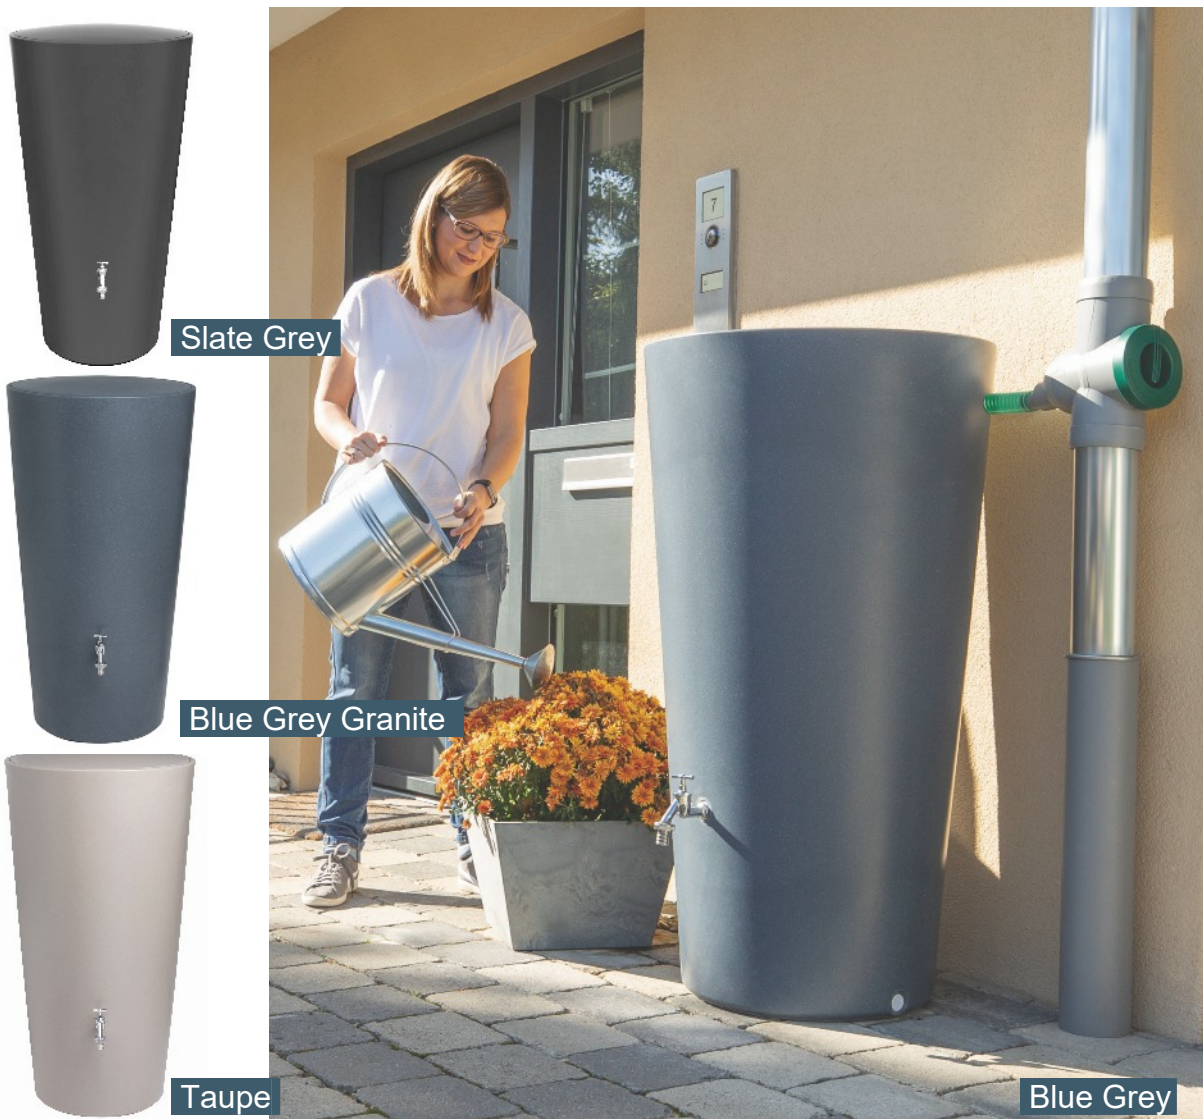

RainBowl Water Butt

RainBowl

RainBowl Water Butt

Highly stylish, crisp, sharp elegant vases. Available in four contemporary colours. A real statement adding modern style to your garden.

The butt features a 3/4" brass connection point for a screw in tap and a side outlet near the base for draining or connecting to another tank.

Available in three stunning colour finishes. The Blue Grey Granite finish has a beautiful fleck in the colour.

Supplied with chrome tap and childproof lid.

Dimensions

Height: 111 cm

Diameter: 60 cm (max), 42cm (base)

Capacity: 210 Litres (46 gallons)

Material PE

3P Product Code:	
Slate Grey:	9000870K
Taupe:	9000872K
Blue Grey Granite	9000876K

Lid with child safety lock.

Stylish Crisp Vase